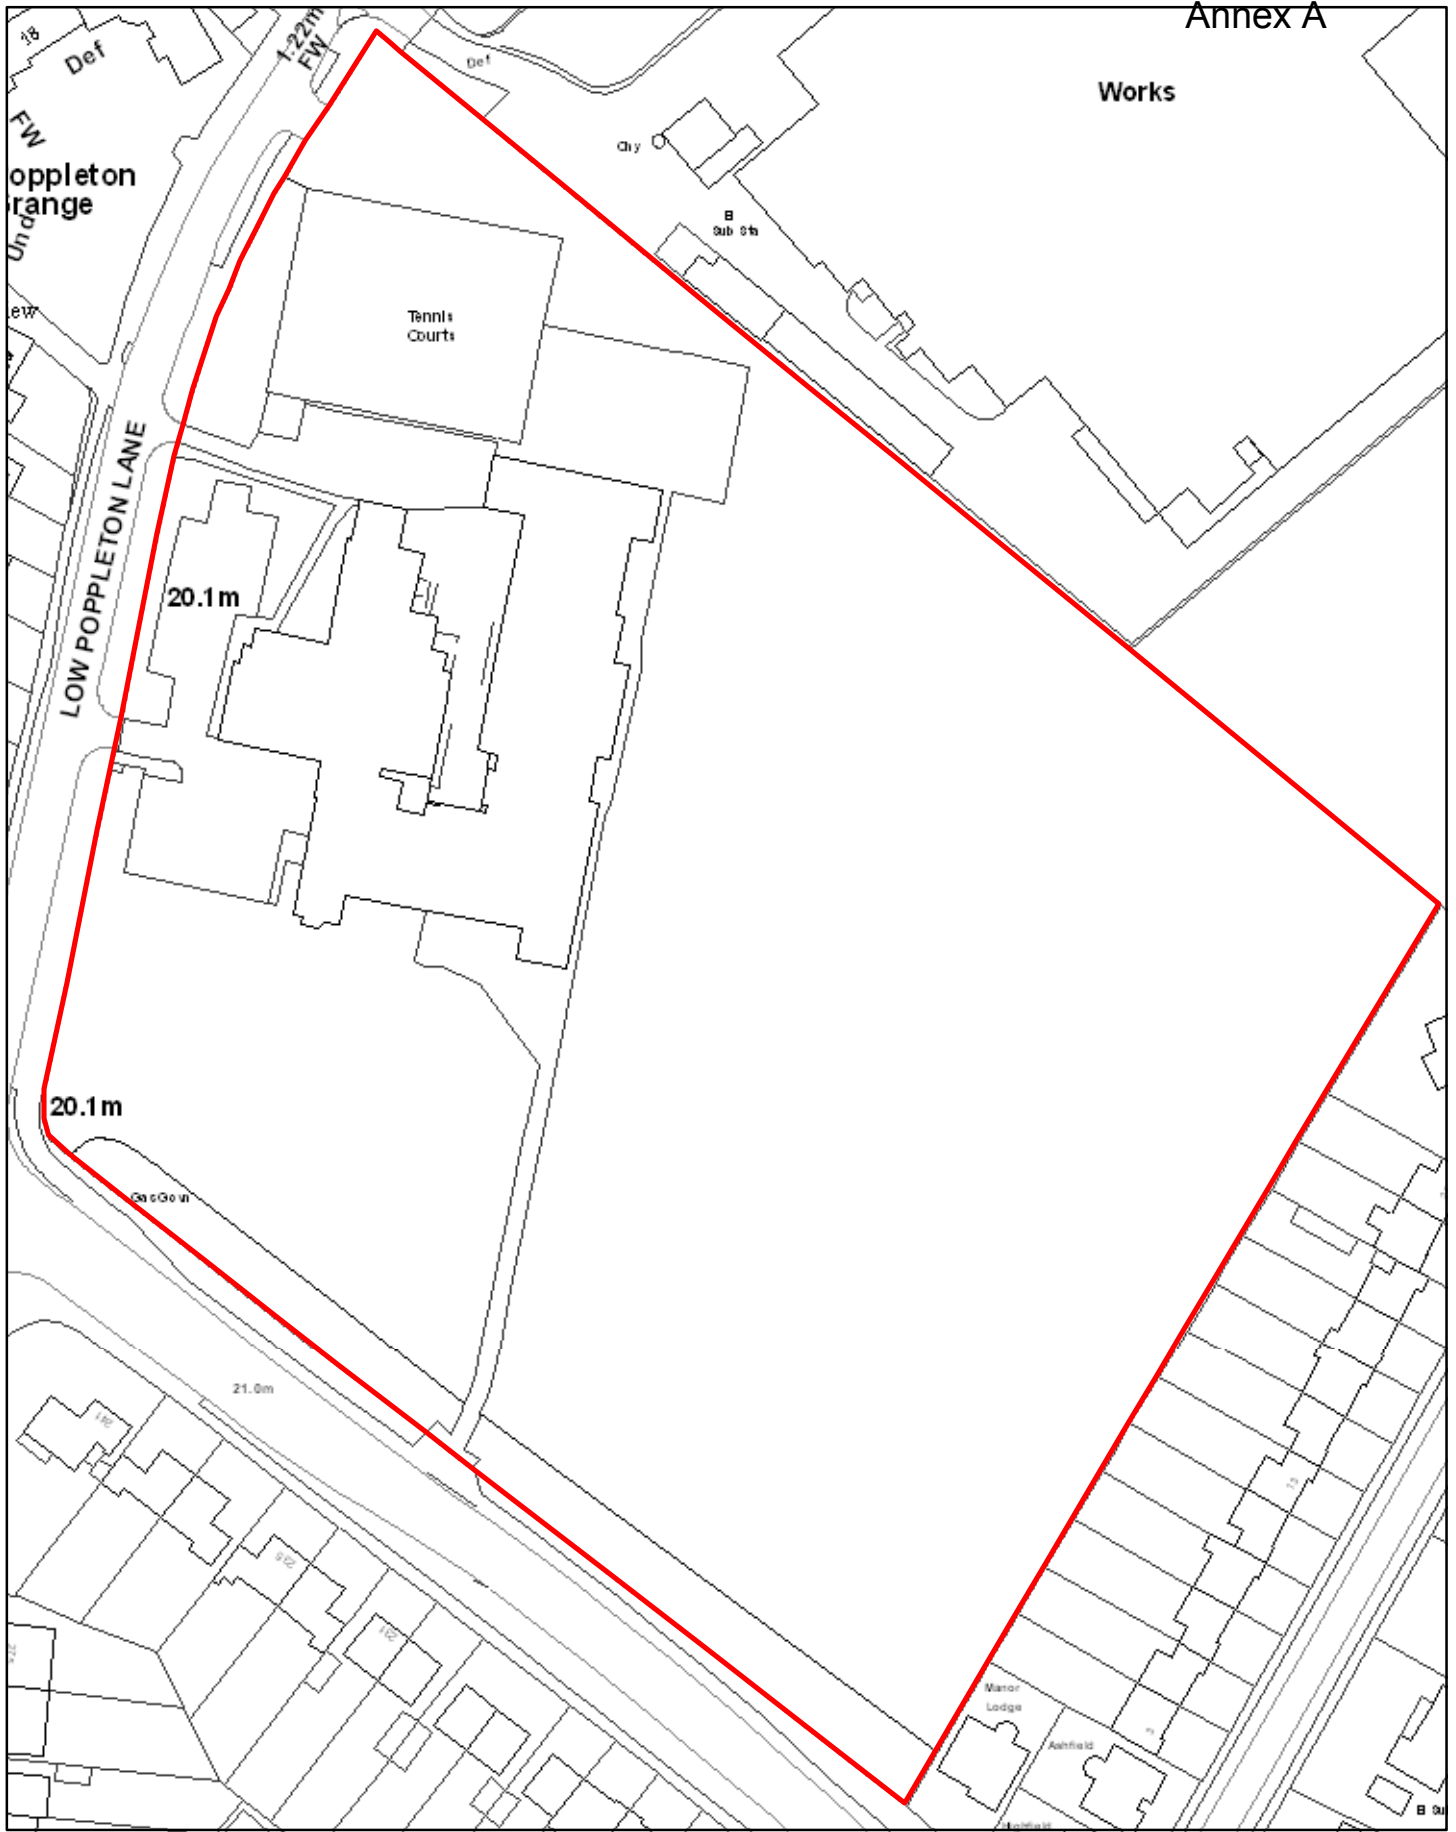

Works

Resources
Property Services

PLAN A Former Manor School Site

SCALE 1:1,250 DRAWN BY: GR DATE: 2/12/2011

Originating Group: **Property Services**

Drawing No. **E00512_2**

Reproduced from the Ordnance Survey with the permission of the Controller of Her Majesty's Stationery Office © Crown copyright. Unauthorised reproduction infringes Crown copyright and may lead to prosecution or civil proceedings. City of York Council 100020818